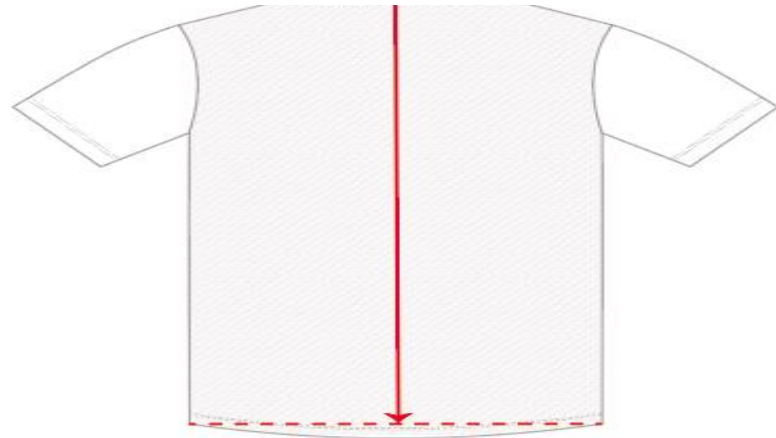

CATEGORY	SIZE	JERSEY	JERSEY	SHORTS	SHORTS	POLO SHIRT	POLO SHIRT
		1/2 Chest	Centre Back Length from top of collar to front hem	1/2 Waist	Side Leg Length from top of waist	1/2 Chest	Length from side neck point to front hem (1cm difference from jersey due to measuring point)
MENS	XS	50	68.5	34.5	42.5	50	67.5
	S	51	70.5	36.5	44.5	51	69.5
	M	54	72.5	38	46.5	54	71.5
	L	57	74.5	39.5	48.5	57	73.5
	XL	61	76.5	41	50.5	61	75.5
	2XL	65	78.5	43	52.5	65	77.5
	3XL	69	80.5	45	54.5	69	79.5
	4XL	72	82.5	47	56.5	72	81.5
	5XL	75	84.5	49	58.5	75	83.5
WOMEN	6	39.5	64	30	32	42	63
	8	42	65.5	32	33	44.5	64.5
	10	44.5	68	34	34	47	67
	12	47	70	36	36	49.5	69
	14	49.5	71.5	38	37	52	70.5
	16	52	72.5	40	38	54.5	71.5
	18	54.5	74	42	39	57	73
JUNIORS	YXXS (4)	38.5	46.5	25.5	33.5	36	46.5
	YXS (6)	41.5	50.5	27	34.5	39	49.5
	YS (8)	44	54.5	29.5	36.5	41.5	53.5
	YM (10)	46.5	58.5	31	38.5	44	57.5
	YL (12)	49	64.5	33	40.5	46.5	63.5

* Note: all measurements shown in cms

TRACKSUIT JACKET	TRACKSUIT JACKET	TRACKSUIT PANT	TRACKSUIT PANT
1/2 Chest	Length from side neck point	1/2 Waist	Side Leg Length from top of waist
48.5	66	34.5	99
51	69	36.5	103
54	71	38	106
57	73	39.5	109
61	75	41	111
65	77	43	113
69	79	45	115
72	81	47	117
75	83	49	119
41.5	57	30	91.5
44	59	32	94.5
46.5	61	34	97.5
49	63	36	100.5
51.5	65	38	104
54	67	40	107
56.5	69	42	110
35.5	46	25.5	66
38.5	50	27	75
41	54	29.5	81
43.5	58	31	87
46	62	33	93